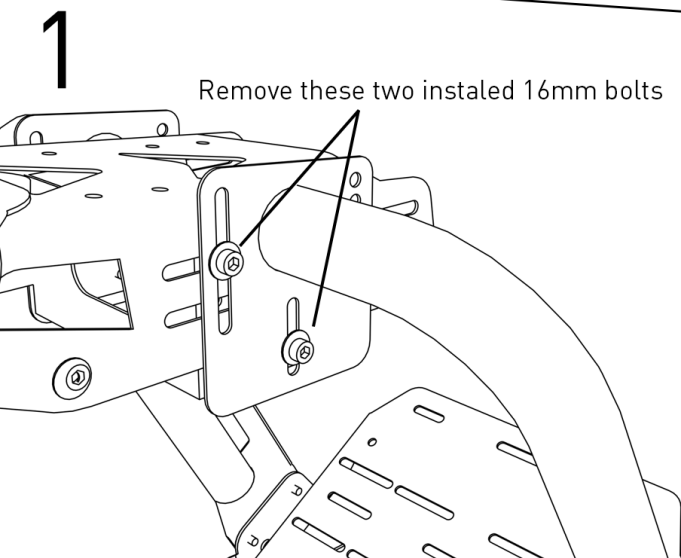

WHAT'S INCLUDED

- 1** Free Mouse Pad
- 2** Mouse Plate
- 3** Mouse Plate Bracket
- 4** 20mm Bolt (2 pcs)
- 5** 16mm Bolt (4 pcs)
- 6** Ring (4 pcs)
- 7** Nut (4 pcs)

Bolt-Ring-Nut

Bolt-Ring-Nut means you need Bolt, Ring and Nut to connect the parts.