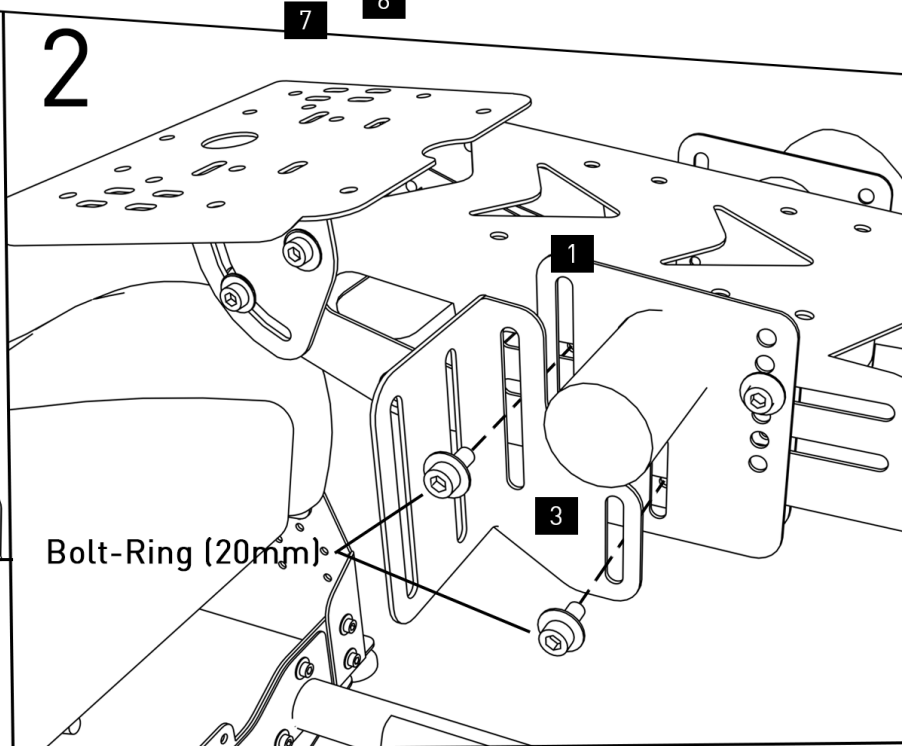

WHAT'S INCLUDED

- 1** Free Mouse Pad
- 2** Mouse Plate
- 3** Mouse Plate Bracket
- 4** 20mm Bolt (2 pcs)
- 5** 16mm Bolt (4 pcs)
- 6** Ring (4 pcs)
- 7** Nut (4 pcs)

Bolt-Ring-Nut

Bolt-Ring-Nut means you need Bolt, Ring and Nut to connect the parts.