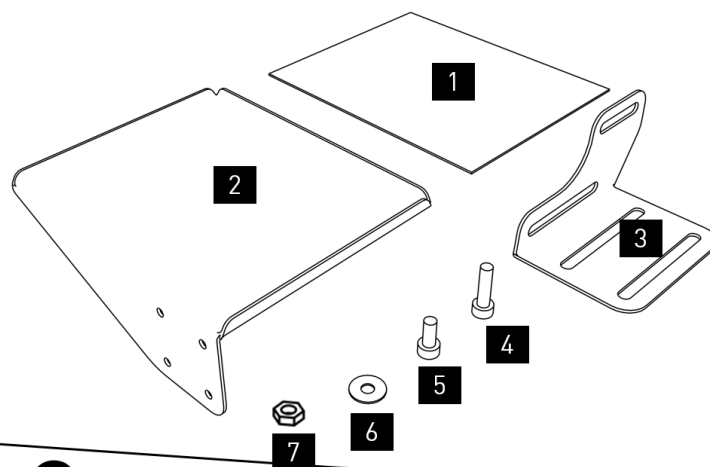

WHAT'S INCLUDED

- 1** Free Mouse Pad
- 2** Mouse Plate
- 3** Mouse Plate Bracket
- 4** 20mm Bolt (2 pcs)
- 5** 16mm Bolt (4 pcs)
- 6** Ring (4 pcs)
- 7** Nut (4 pcs)

Bolt-Ring-Nut

Bolt-Ring-Nut means you need Bolt, Ring and Nut to connect the parts.